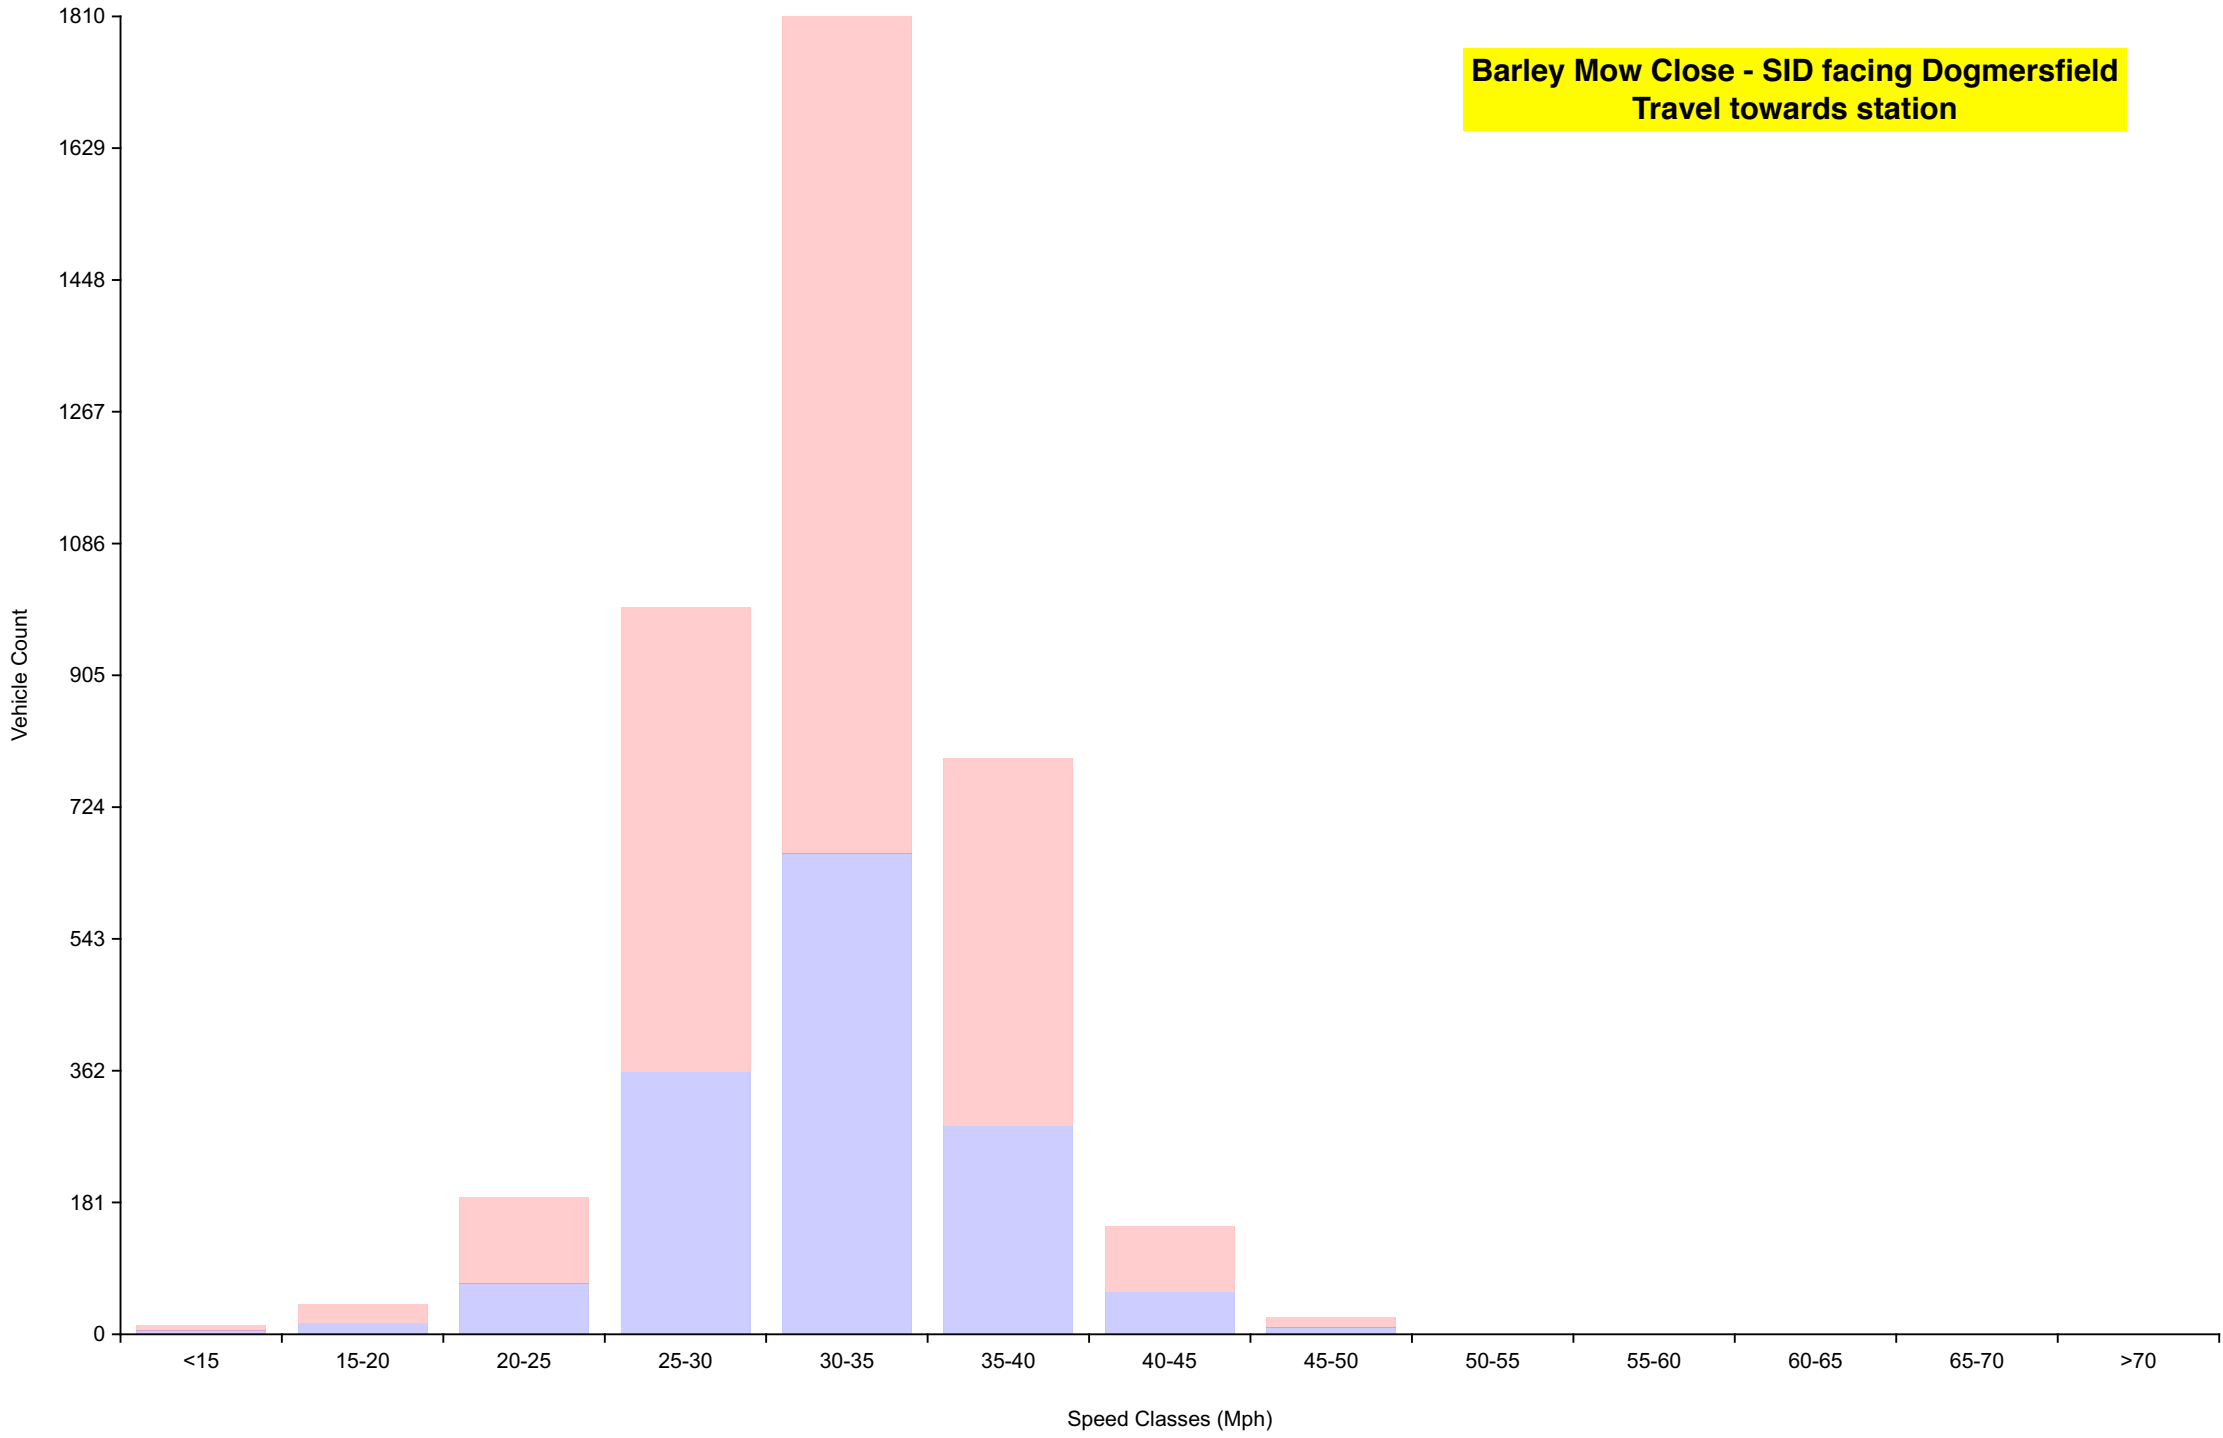

Time of day

Total Vehicles : 4025
 30th Percentile : 28.9 MPH
 50th Percentile : 30.8 MPH
 85th Percentile : 35.7 MPH
 95th Percentile : 38.7 MPH
 Average Speed : 31.5 MPH
 Highest Speed : 49.4 MPH

Vehicle Counts By Hour

Traffic Overview from Mon Mar 6 2023 to Sun Mar 26 2023
(60 Minute Resolution)

**Barley Mow Close - SID facing Dogmersfield
Travel towards station**

Vehicle Counts By Speed Class

Traffic Overview from Mon Mar 6 2023 to Sun Mar 26 2023

Barley Mow Close - SID facing Dogmersfield
Travel towards station

Average Speed By Hour
Traffic Overview from Mon Mar 6 2023 to Sun Mar 26 2023
(60 Minute Resolution)

**Barley Mow Close - SID facing Dogmersfield
Travel towards station**

Cumulative Speed Distribution Curve

Traffic Overview from Mon Mar 6 2023 to Sun Mar 26 2023

Barley Mow Close - SID facing Dogmersfield
Travel towards station