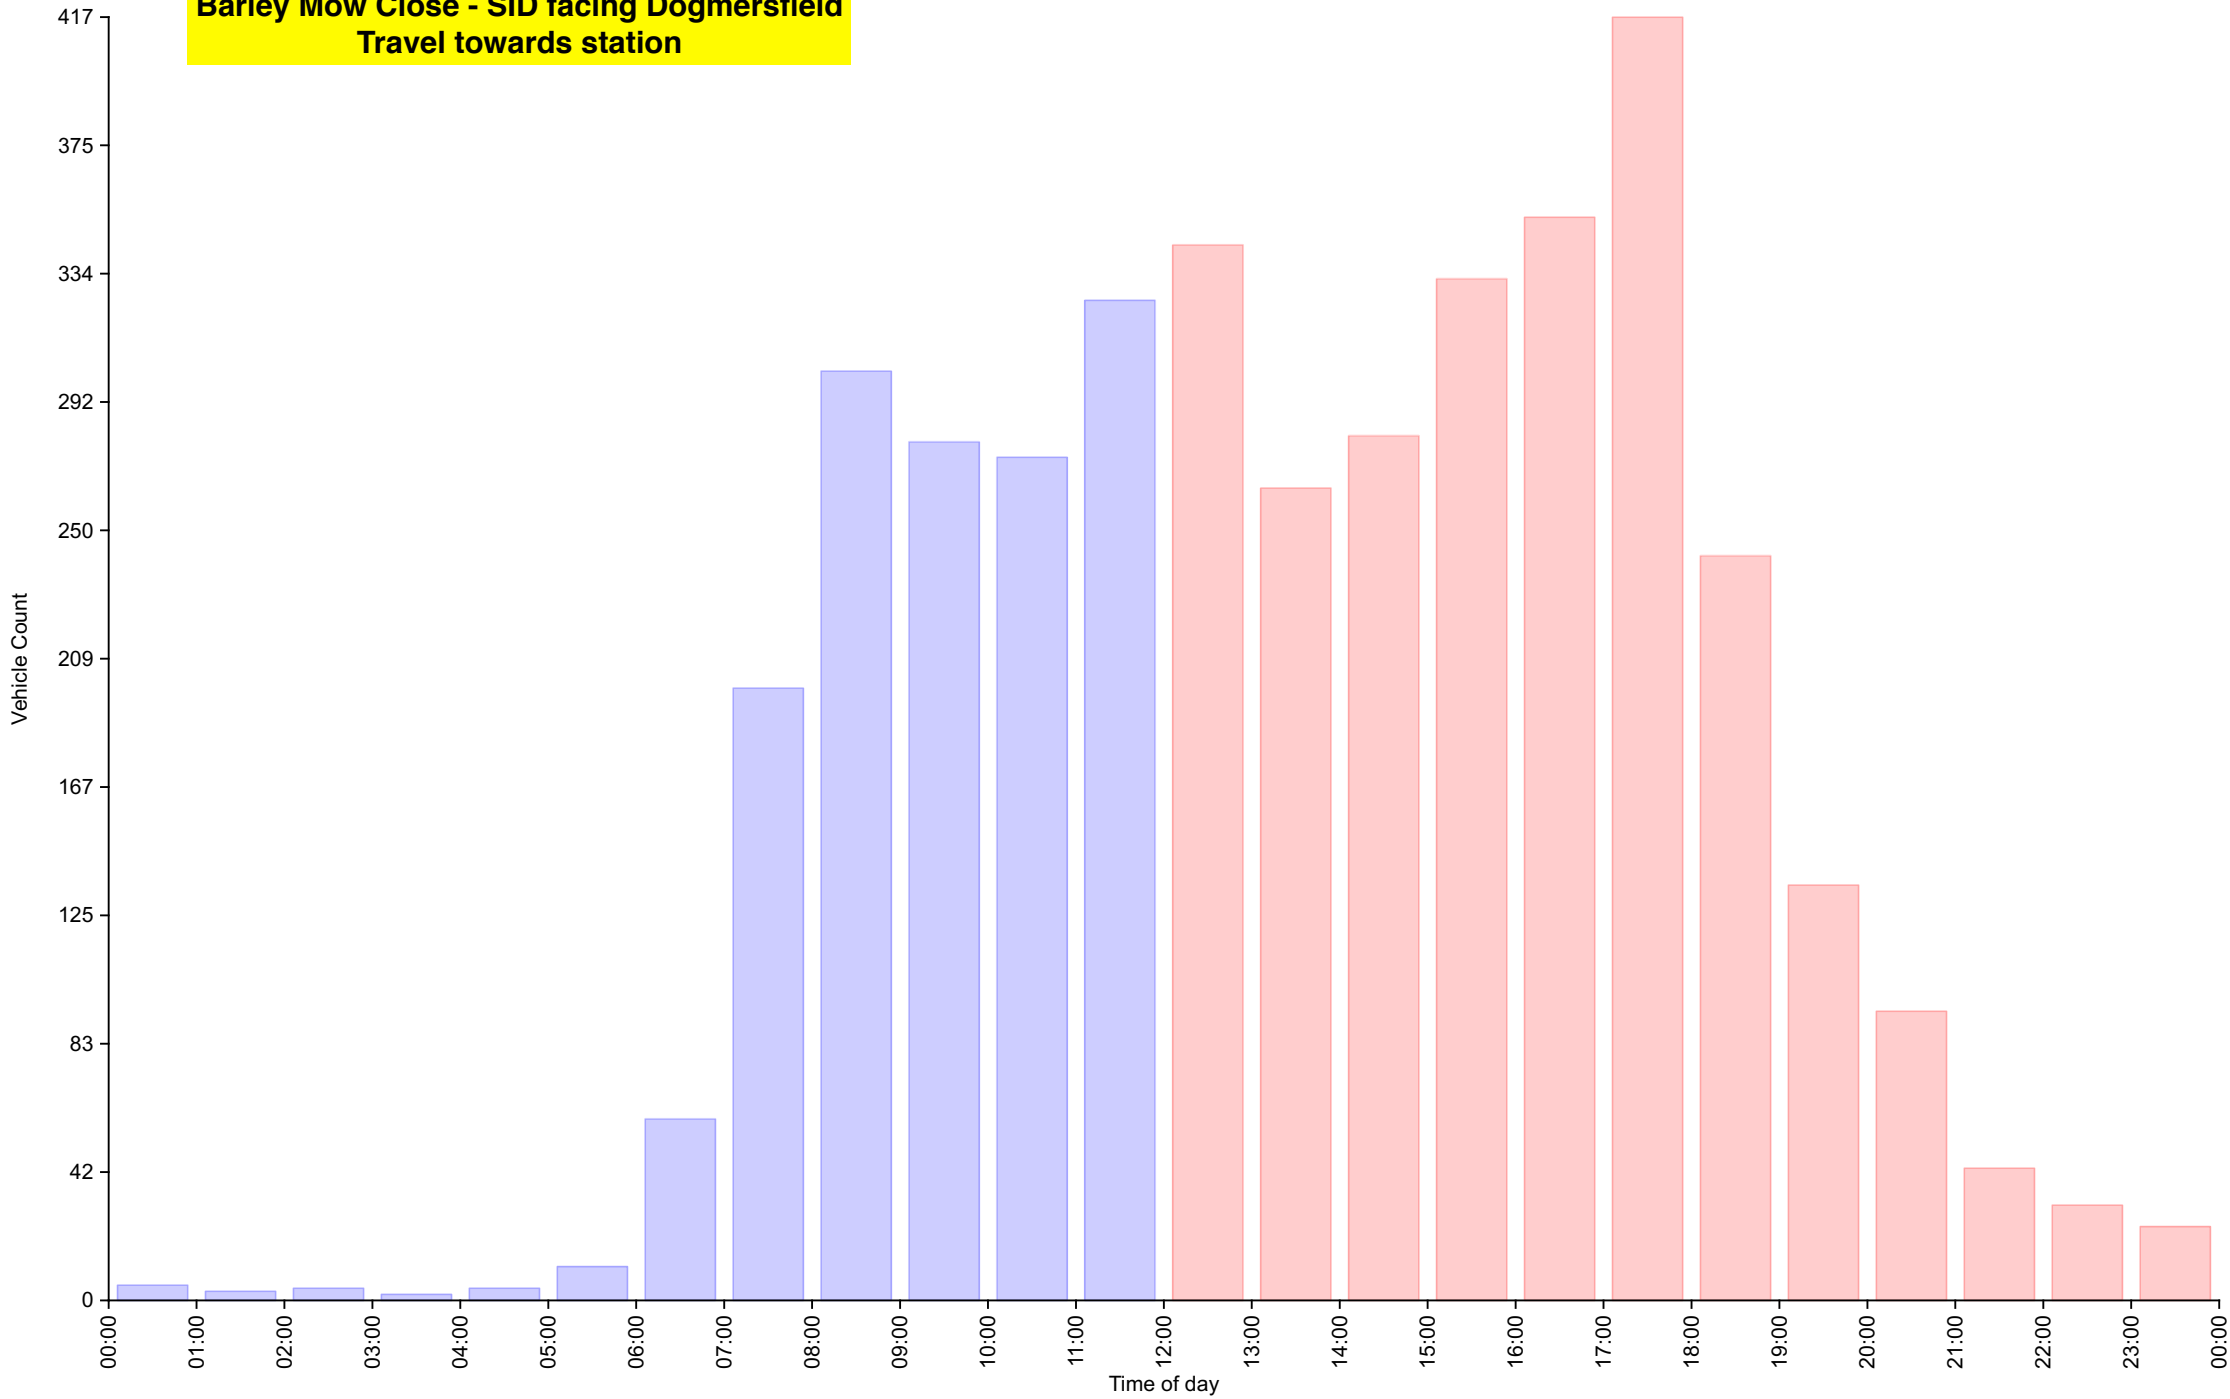

Traffic Report

Barley Mow Close - SID facing Dogmersfield Travel towards station

Traffic Overview from Mon Mar 6 2023 to Sun Mar 26 2023

Vehicle Speed Classes (Mph)

	<15	15 20	20 25	25 30	30 35	35 40	40 45	45 50	50 55	55 60	60 65	65 70	>70	Total	85th Percentile
00:00	0	0	1	0	2	2	0	0	0	0	0	0	0	5	36.5
01:00	0	0	0	0	0	1	2	0	0	0	0	0	0	3	42.0
02:00	0	1	0	1	0	1	1	0	0	0	0	0	0	4	37.6
03:00	0	0	0	0	2	0	0	0	0	0	0	0	0	2	32.7
04:00	0	0	0	2	1	1	0	0	0	0	0	0	0	4	32.8
05:00	2	1	0	1	2	4	0	1	0	0	0	0	0	11	37.8
06:00	0	0	1	12	26	13	5	2	0	0	0	0	0	59	38.1
07:00	0	1	11	31	99	44	10	3	0	0	0	0	0	199	36.0
08:00	1	2	19	71	125	69	14	1	0	0	0	0	0	302	35.8
09:00	0	3	4	69	132	56	14	1	0	0	0	0	0	279	35.6
10:00	1	3	13	89	128	37	3	0	0	0	0	0	0	274	33.9
11:00	1	4	21	85	145	59	9	1	0	0	0	0	0	325	35.3
12:00	5	5	22	95	144	66	6	0	0	0	0	0	0	343	35.5
13:00	1	2	14	69	110	52	13	3	0	0	0	0	0	264	36.0
14:00	1	6	24	73	114	51	10	2	0	0	0	0	0	281	35.4
15:00	0	6	16	76	161	65	7	1	0	0	0	0	0	332	35.5
16:00	0	1	13	91	173	64	10	0	0	0	0	0	0	352	35.0
17:00	0	3	8	83	209	87	22	5	0	0	0	0	0	417	36.9
18:00	1	2	7	72	99	53	7	1	0	0	0	0	0	242	35.5
19:00	0	1	7	32	61	26	7	1	0	0	0	0	0	135	35.7
20:00	0	0	4	22	41	21	6	0	0	0	0	0	0	94	36.9
21:00	0	0	1	15	19	6	2	0	0	0	0	0	0	43	35.5
22:00	0	0	0	5	13	11	1	1	0	0	0	0	0	31	37.4
23:00	0	0	3	7	9	5	0	0	0	0	0	0	0	24	34.7
AM Total	5	15	70	361	662	287	58	9	0	0	0	0	0		
PM Total	8	26	119	640	1153	507	91	14	0	0	0	0	0		
Total	13	41	189	1001	1815	794	149	23	0	0	0	0	0		
Percent	0.32%	1.02%	4.70%	24.87%	45.09%	19.73%	3.70%	0.57%	0.00%	0.00%	0.00%	0.00%	0.00%		

Time of day

Total Vehicles : 4025
30th Percentile : 28.9 MPH
50th Percentile : 30.8 MPH
85th Percentile : 35.7 MPH
95th Percentile : 38.7 MPH
Average Speed : 31.5 MPH
Highest Speed : 49.4 MPH

Vehicle Counts By Hour

Traffic Overview from Mon Mar 6 2023 to Sun Mar 26 2023
(60 Minute Resolution)

**Barley Mow Close - SID facing Dogmersfield
Travel towards station**