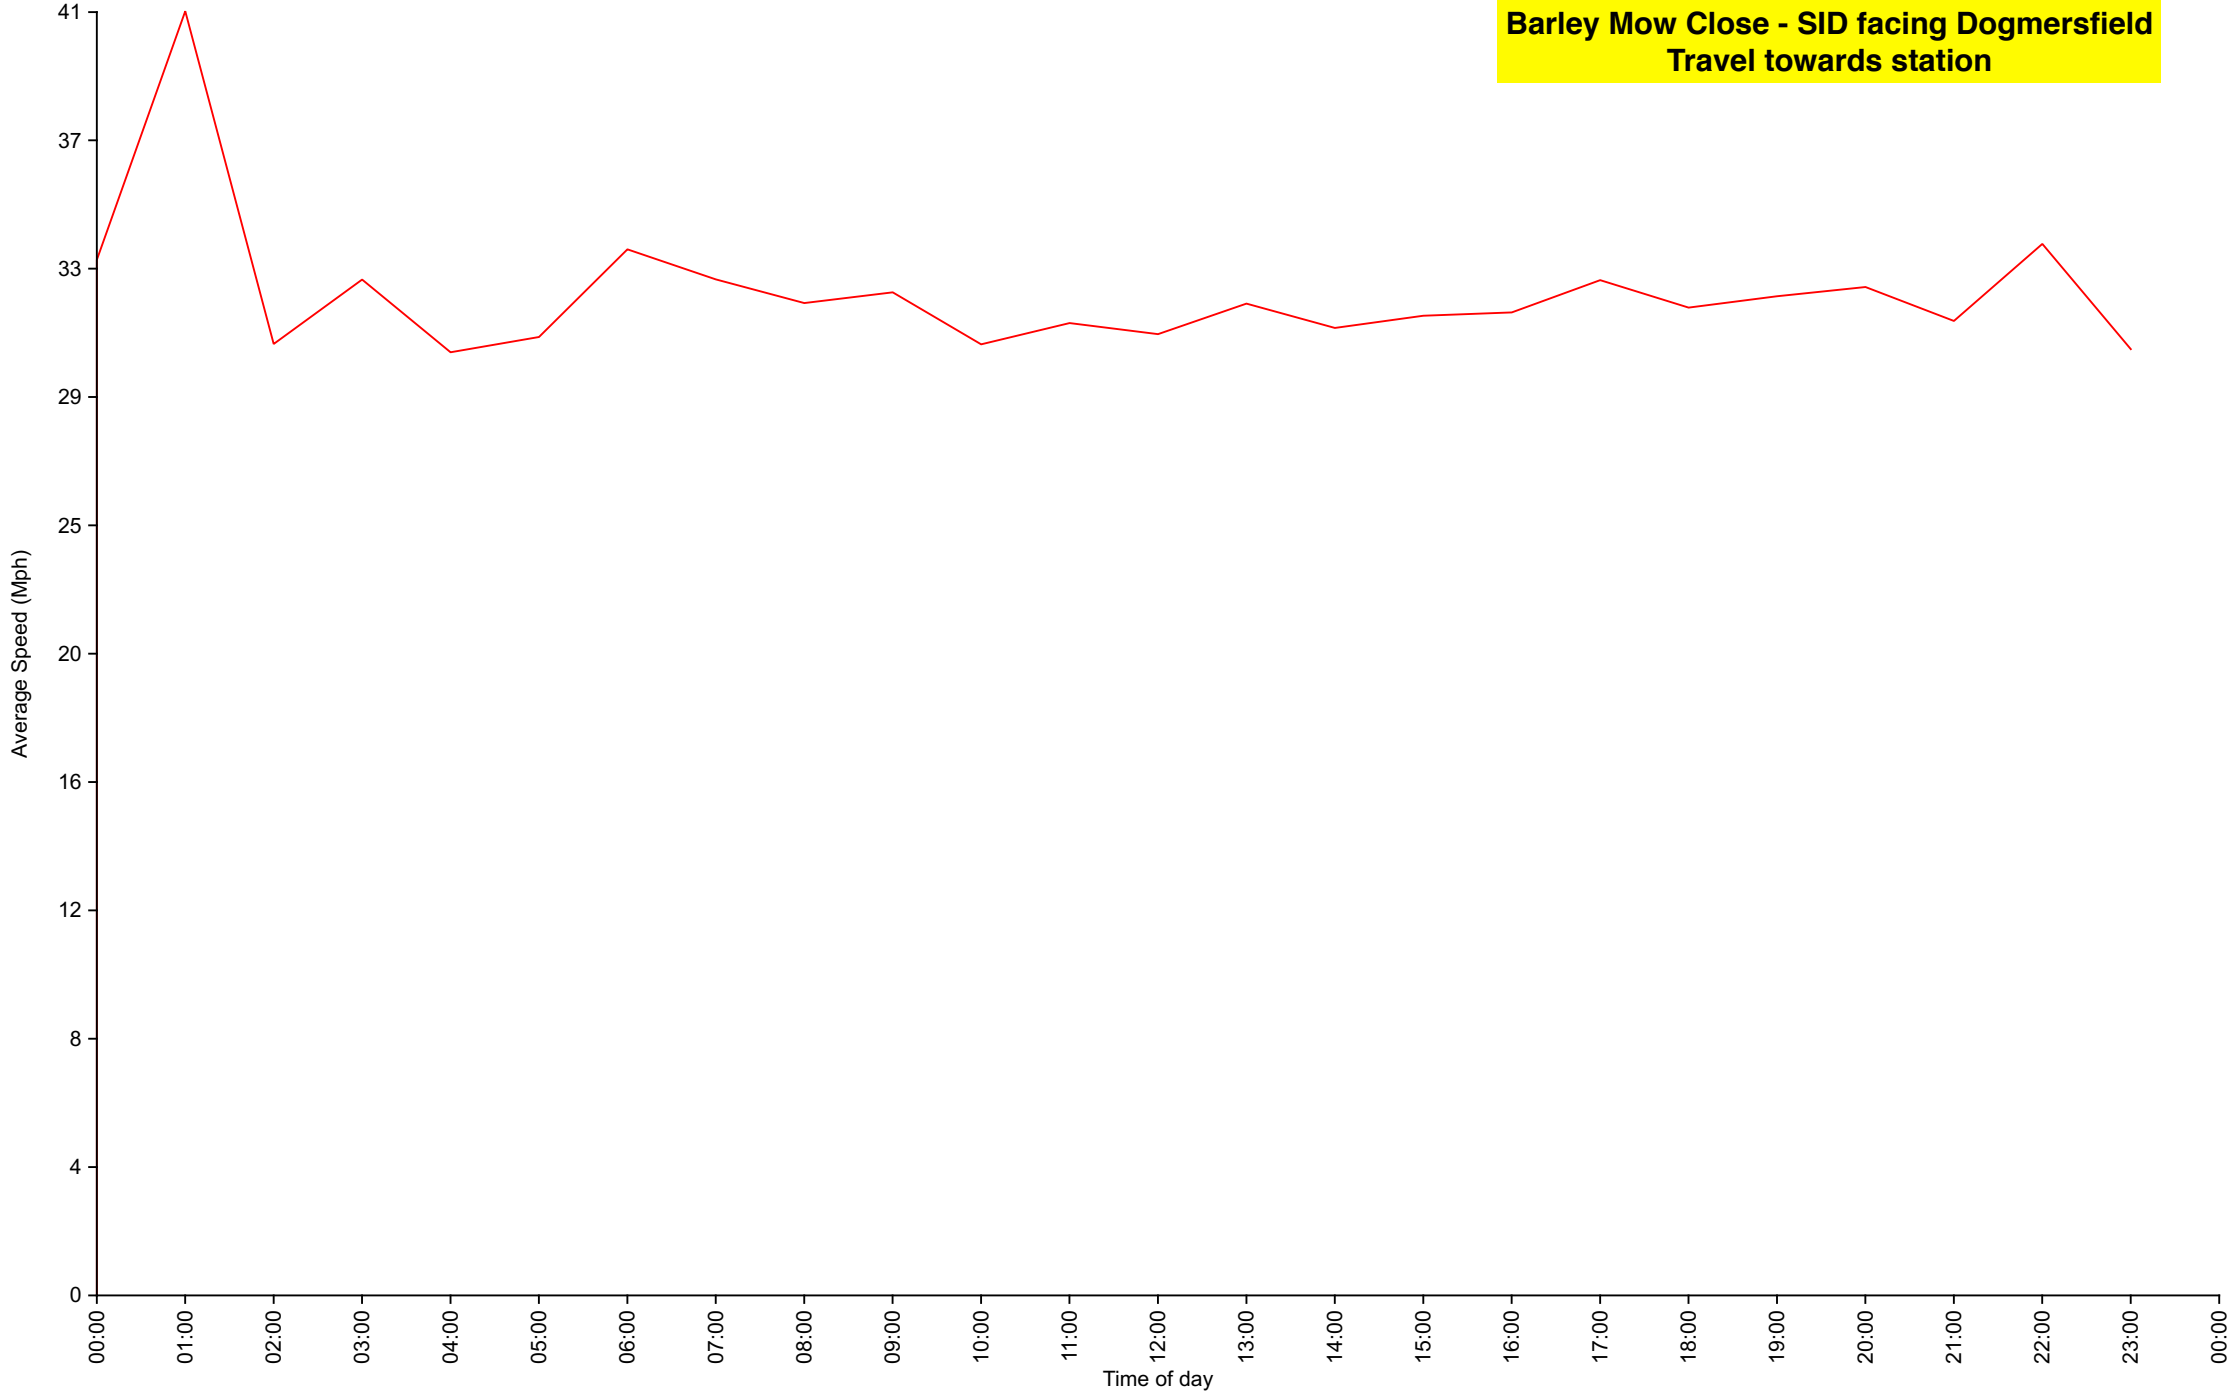

Time of day

Total Vehicles : 4025
 30th Percentile : 28.9 MPH
 50th Percentile : 30.8 MPH
 85th Percentile : 35.7 MPH
 95th Percentile : 38.7 MPH
 Average Speed : 31.5 MPH
 Highest Speed : 49.4 MPH

Vehicle Counts By Hour

Traffic Overview from Mon Mar 6 2023 to Sun Mar 26 2023
(60 Minute Resolution)

**Barley Mow Close - SID facing Dogmersfield
Travel towards station**

Vehicle Counts By Speed Class

Traffic Overview from Mon Mar 6 2023 to Sun Mar 26 2023

Barley Mow Close - SID facing Dogmersfield
Travel towards station

Average Speed By Hour
Traffic Overview from Mon Mar 6 2023 to Sun Mar 26 2023
(60 Minute Resolution)

**Barley Mow Close - SID facing Dogmersfield
Travel towards station**

Cumulative Speed Distribution Curve

Traffic Overview from Mon Mar 6 2023 to Sun Mar 26 2023

Barley Mow Close - SID facing Dogmersfield
Travel towards station