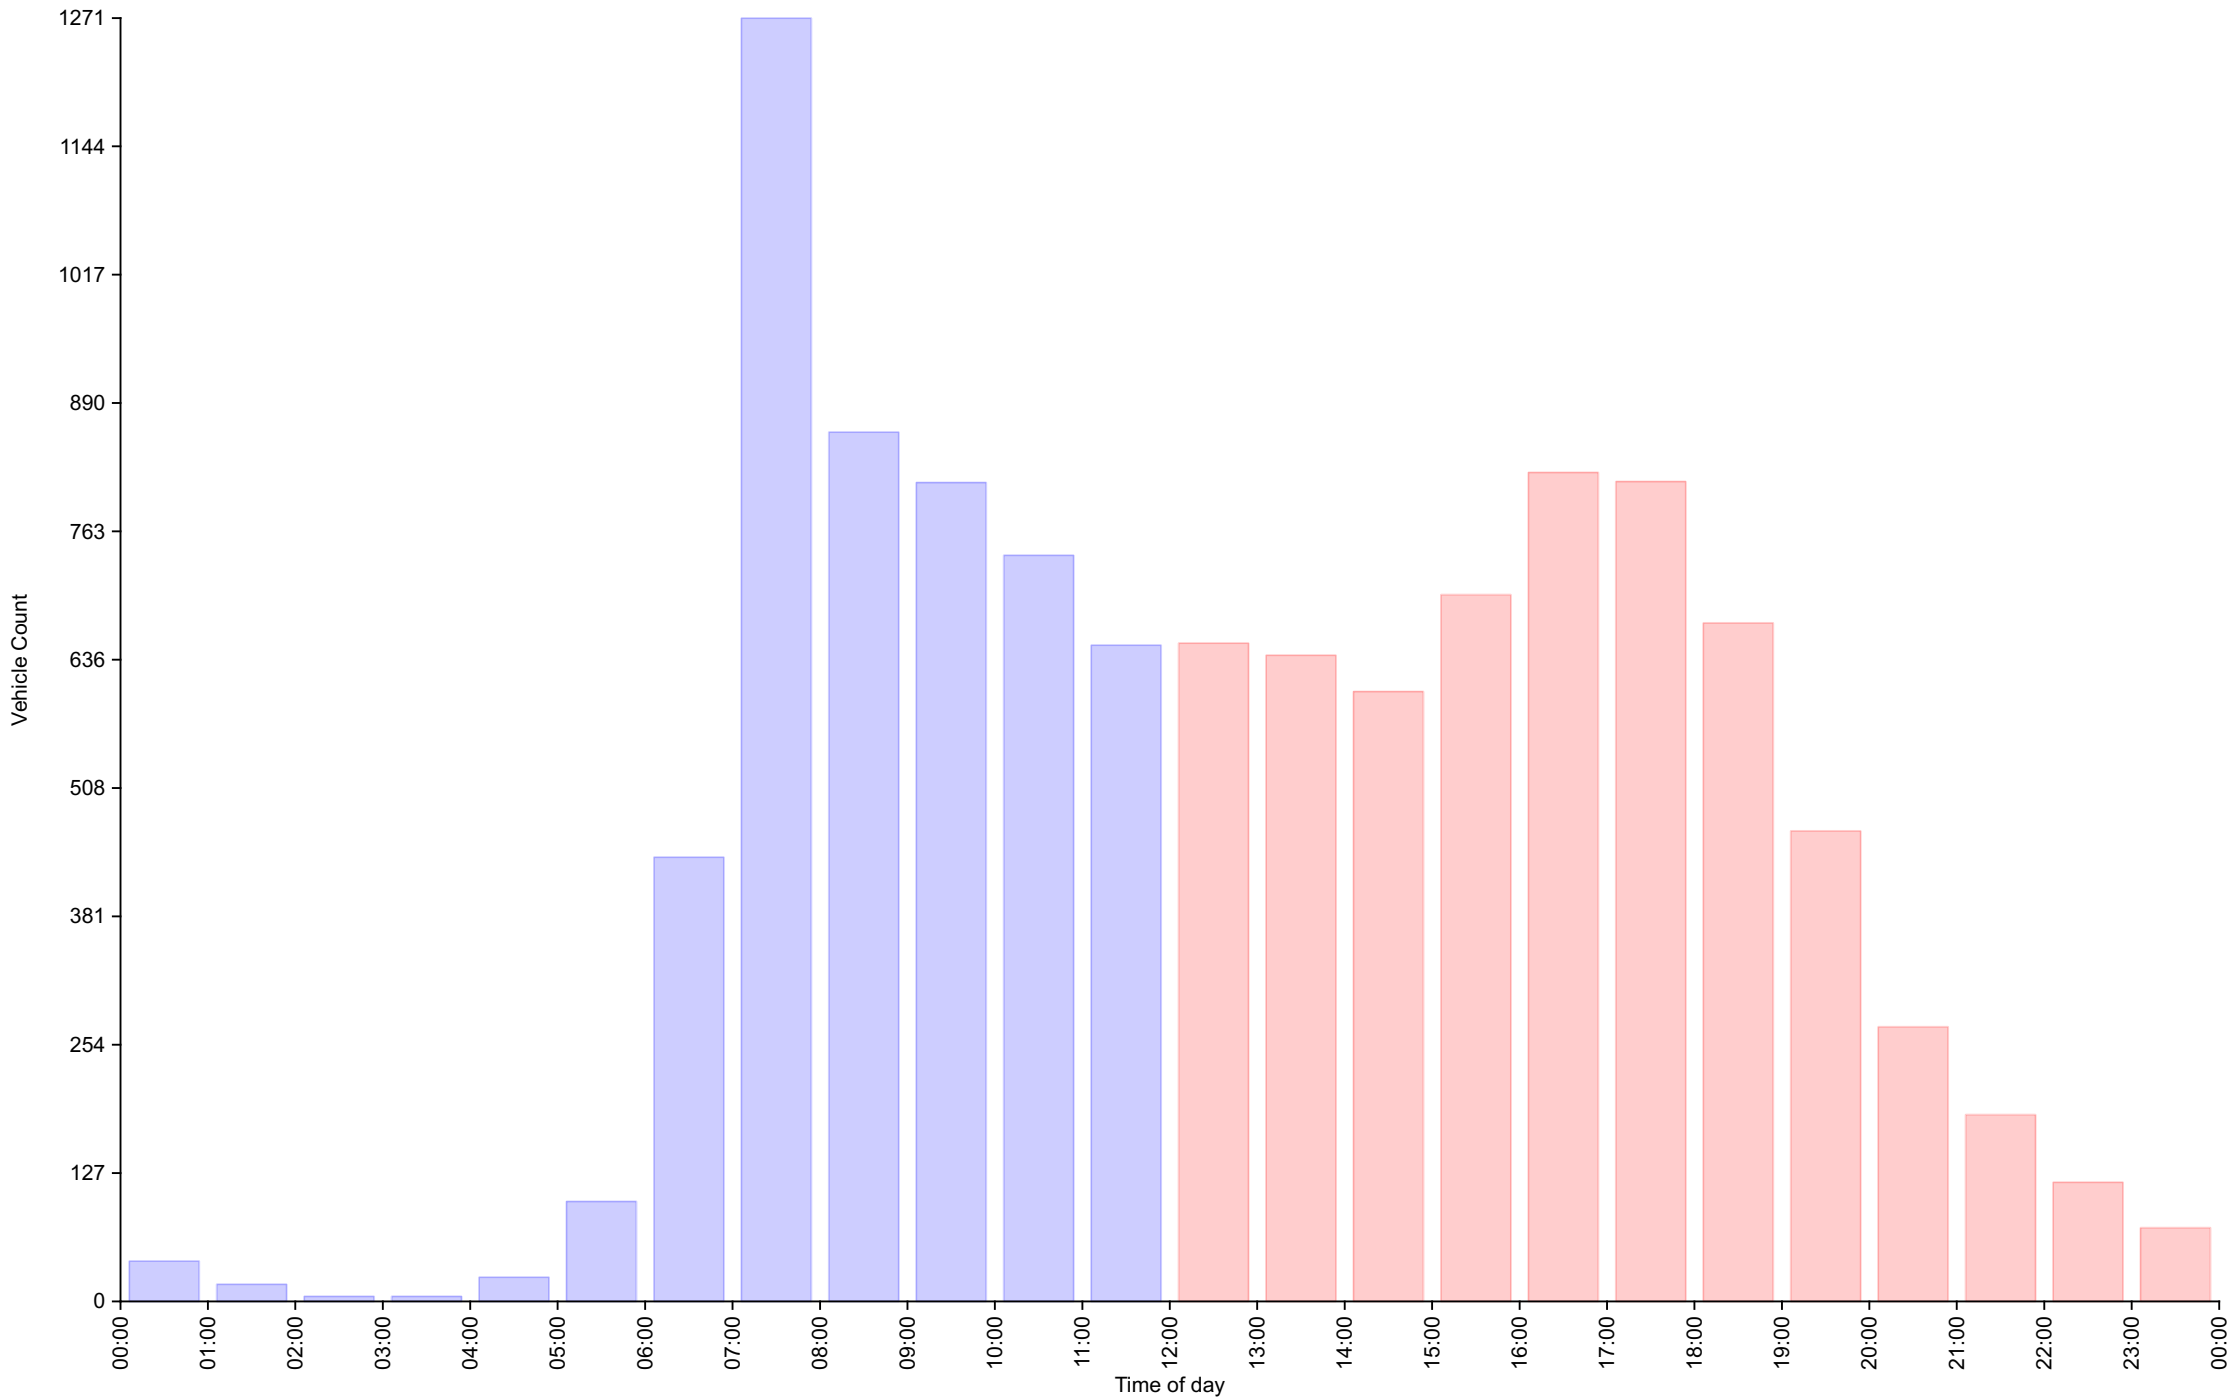

Traffic Report

STATION - SID facing uphill

Traffic Overview from Sat Aug 19 2023 to Sun Sep 17 2023

Vehicle Speed Classes (Mph)

Time of day

	<15	15 20	20 25	25 30	30 35	35 40	40 45	45 50	50 55	55 60	60 65	65 70	>70	Total	85th Percentile
00:00	1	1	9	14	9	5	0	1	0	0	0	0	0	40	33.0
01:00	0	0	2	10	4	0	1	0	0	0	0	0	0	17	30.2
02:00	0	0	1	3	1	0	0	0	0	0	0	0	0	5	29.5
03:00	0	0	0	3	2	0	0	0	0	0	0	0	0	5	29.6
04:00	1	0	0	9	13	1	0	0	0	0	0	0	0	24	32.5
05:00	0	0	6	47	45	1	0	0	0	0	0	0	0	99	31.0
06:00	0	5	19	179	208	26	2	0	1	0	0	0	0	440	32.7
07:00	1	22	106	468	520	135	18	1	0	0	0	0	0	1271	33.3
08:00	1	13	52	283	392	100	15	2	3	0	0	0	0	861	33.7
09:00	1	17	72	312	315	80	13	1	0	0	0	0	0	811	33.2
10:00	1	16	64	263	311	74	9	1	0	0	0	0	0	739	33.0
11:00	4	12	58	231	257	75	10	3	0	0	0	0	0	650	33.7
12:00	1	19	67	197	270	86	11	0	0	0	1	0	0	652	34.0
13:00	0	14	49	227	259	79	9	2	0	1	0	0	0	640	33.8
14:00	0	13	73	172	273	60	9	1	0	3	0	0	0	604	33.3
15:00	4	22	62	207	314	76	15	0	0	0	0	0	0	700	33.6
16:00	2	18	59	267	337	111	23	4	0	0	0	0	0	821	34.4
17:00	1	10	44	234	374	123	24	2	0	0	0	0	0	812	34.6
18:00	2	9	47	189	324	81	13	5	2	0	0	0	0	672	34.0
19:00	0	5	33	171	193	52	10	2	0	0	0	0	0	466	33.7
20:00	1	2	22	113	107	23	3	1	0	0	0	0	0	272	33.0
21:00	1	3	25	74	67	10	2	3	0	0	0	0	0	185	32.5
22:00	1	1	16	44	42	7	6	1	0	0	0	0	0	118	33.3
23:00	0	1	9	33	24	3	1	2	0	0	0	0	0	73	32.3
AM Total	10	86	389	1822	2077	497	68	9	4	0	0	0	0		
PM Total	13	117	506	1928	2584	711	126	23	2	4	1	0	0		
Total	23	203	895	3750	4661	1208	194	32	6	4	1	0	0		
Percent	0.21%	1.85%	8.15%	34.16%	42.46%	11.00%	1.77%	0.29%	0.05%	0.04%	0.01%	0.00%	0.00%		

Total Vehicles : 10977
30th Percentile : 27.7 MPH
50th Percentile : 29.6 MPH
85th Percentile : 33.6 MPH
95th Percentile : 36.8 MPH
Average Speed : 30.0 MPH
Highest Speed : 61.7 MPH

Vehicle Counts By Hour

Traffic Overview from Sat Aug 19 2023 to Sun Sep 17 2023
(60 Minute Resolution)

STATION - SID facing uphill