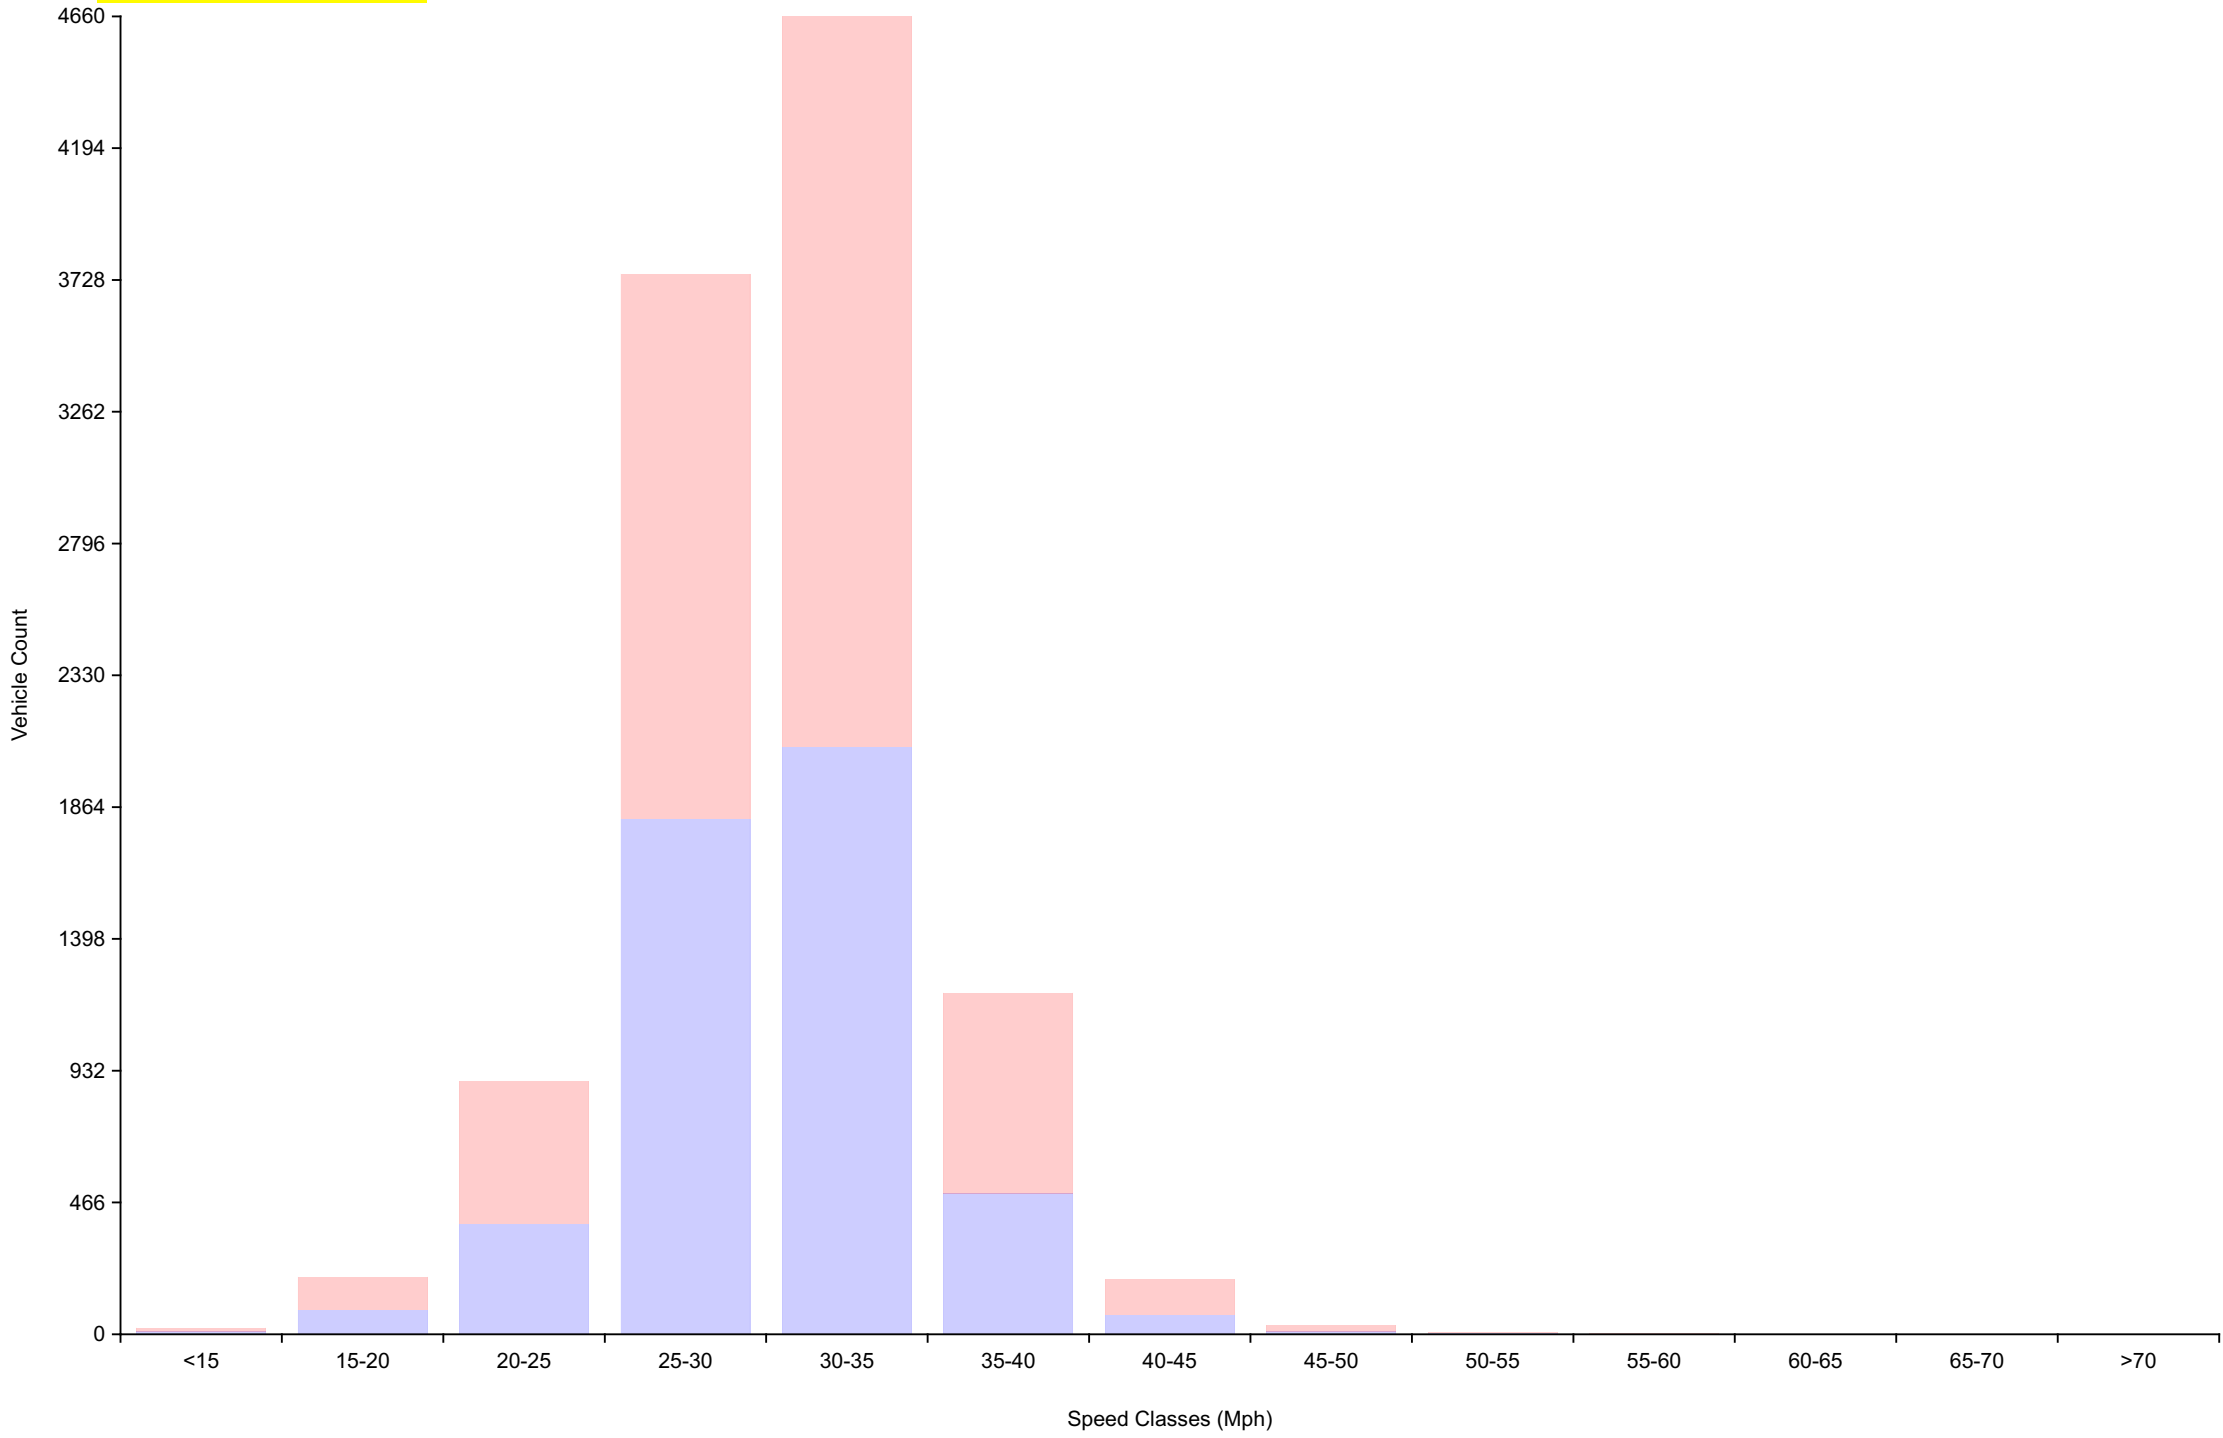

Traffic Report

STATION - SID facing uphill

Traffic Overview from Sat Aug 19 2023 to Sun Sep 17 2023

Vehicle Speed Classes (Mph)

Time of day

	<15	15 20	20 25	25 30	30 35	35 40	40 45	45 50	50 55	55 60	60 65	65 70	>70	Total	85th Percentile
00:00	1	1	9	14	9	5	0	1	0	0	0	0	0	40	33.0
01:00	0	0	2	10	4	0	1	0	0	0	0	0	0	17	30.2
02:00	0	0	1	3	1	0	0	0	0	0	0	0	0	5	29.5
03:00	0	0	0	3	2	0	0	0	0	0	0	0	0	5	29.6
04:00	1	0	0	9	13	1	0	0	0	0	0	0	0	24	32.5
05:00	0	0	6	47	45	1	0	0	0	0	0	0	0	99	31.0
06:00	0	5	19	179	208	26	2	0	1	0	0	0	0	440	32.7
07:00	1	22	106	468	520	135	18	1	0	0	0	0	0	1271	33.3
08:00	1	13	52	283	392	100	15	2	3	0	0	0	0	861	33.7
09:00	1	17	72	312	315	80	13	1	0	0	0	0	0	811	33.2
10:00	1	16	64	263	311	74	9	1	0	0	0	0	0	739	33.0
11:00	4	12	58	231	257	75	10	3	0	0	0	0	0	650	33.7
12:00	1	19	67	197	270	86	11	0	0	0	1	0	0	652	34.0
13:00	0	14	49	227	259	79	9	2	0	1	0	0	0	640	33.8
14:00	0	13	73	172	273	60	9	1	0	3	0	0	0	604	33.3
15:00	4	22	62	207	314	76	15	0	0	0	0	0	0	700	33.6
16:00	2	18	59	267	337	111	23	4	0	0	0	0	0	821	34.4
17:00	1	10	44	234	374	123	24	2	0	0	0	0	0	812	34.6
18:00	2	9	47	189	324	81	13	5	2	0	0	0	0	672	34.0
19:00	0	5	33	171	193	52	10	2	0	0	0	0	0	466	33.7
20:00	1	2	22	113	107	23	3	1	0	0	0	0	0	272	33.0
21:00	1	3	25	74	67	10	2	3	0	0	0	0	0	185	32.5
22:00	1	1	16	44	42	7	6	1	0	0	0	0	0	118	33.3
23:00	0	1	9	33	24	3	1	2	0	0	0	0	0	73	32.3
AM Total	10	86	389	1822	2077	497	68	9	4	0	0	0	0		
PM Total	13	117	506	1928	2584	711	126	23	2	4	1	0	0		
Total	23	203	895	3750	4661	1208	194	32	6	4	1	0	0		
Percent	0.21%	1.85%	8.15%	34.16%	42.46%	11.00%	1.77%	0.29%	0.05%	0.04%	0.01%	0.00%	0.00%		

Traffic Overview from Sat Aug 19 2023 to Sun Sep 17 2023
(60 Minute Resolution)

STATION - SID facing uphill

Vehicle Counts By Speed Class

Traffic Overview from Sat Aug 19 2023 to Sun Sep 17 2023

STATION - SID facing uphill