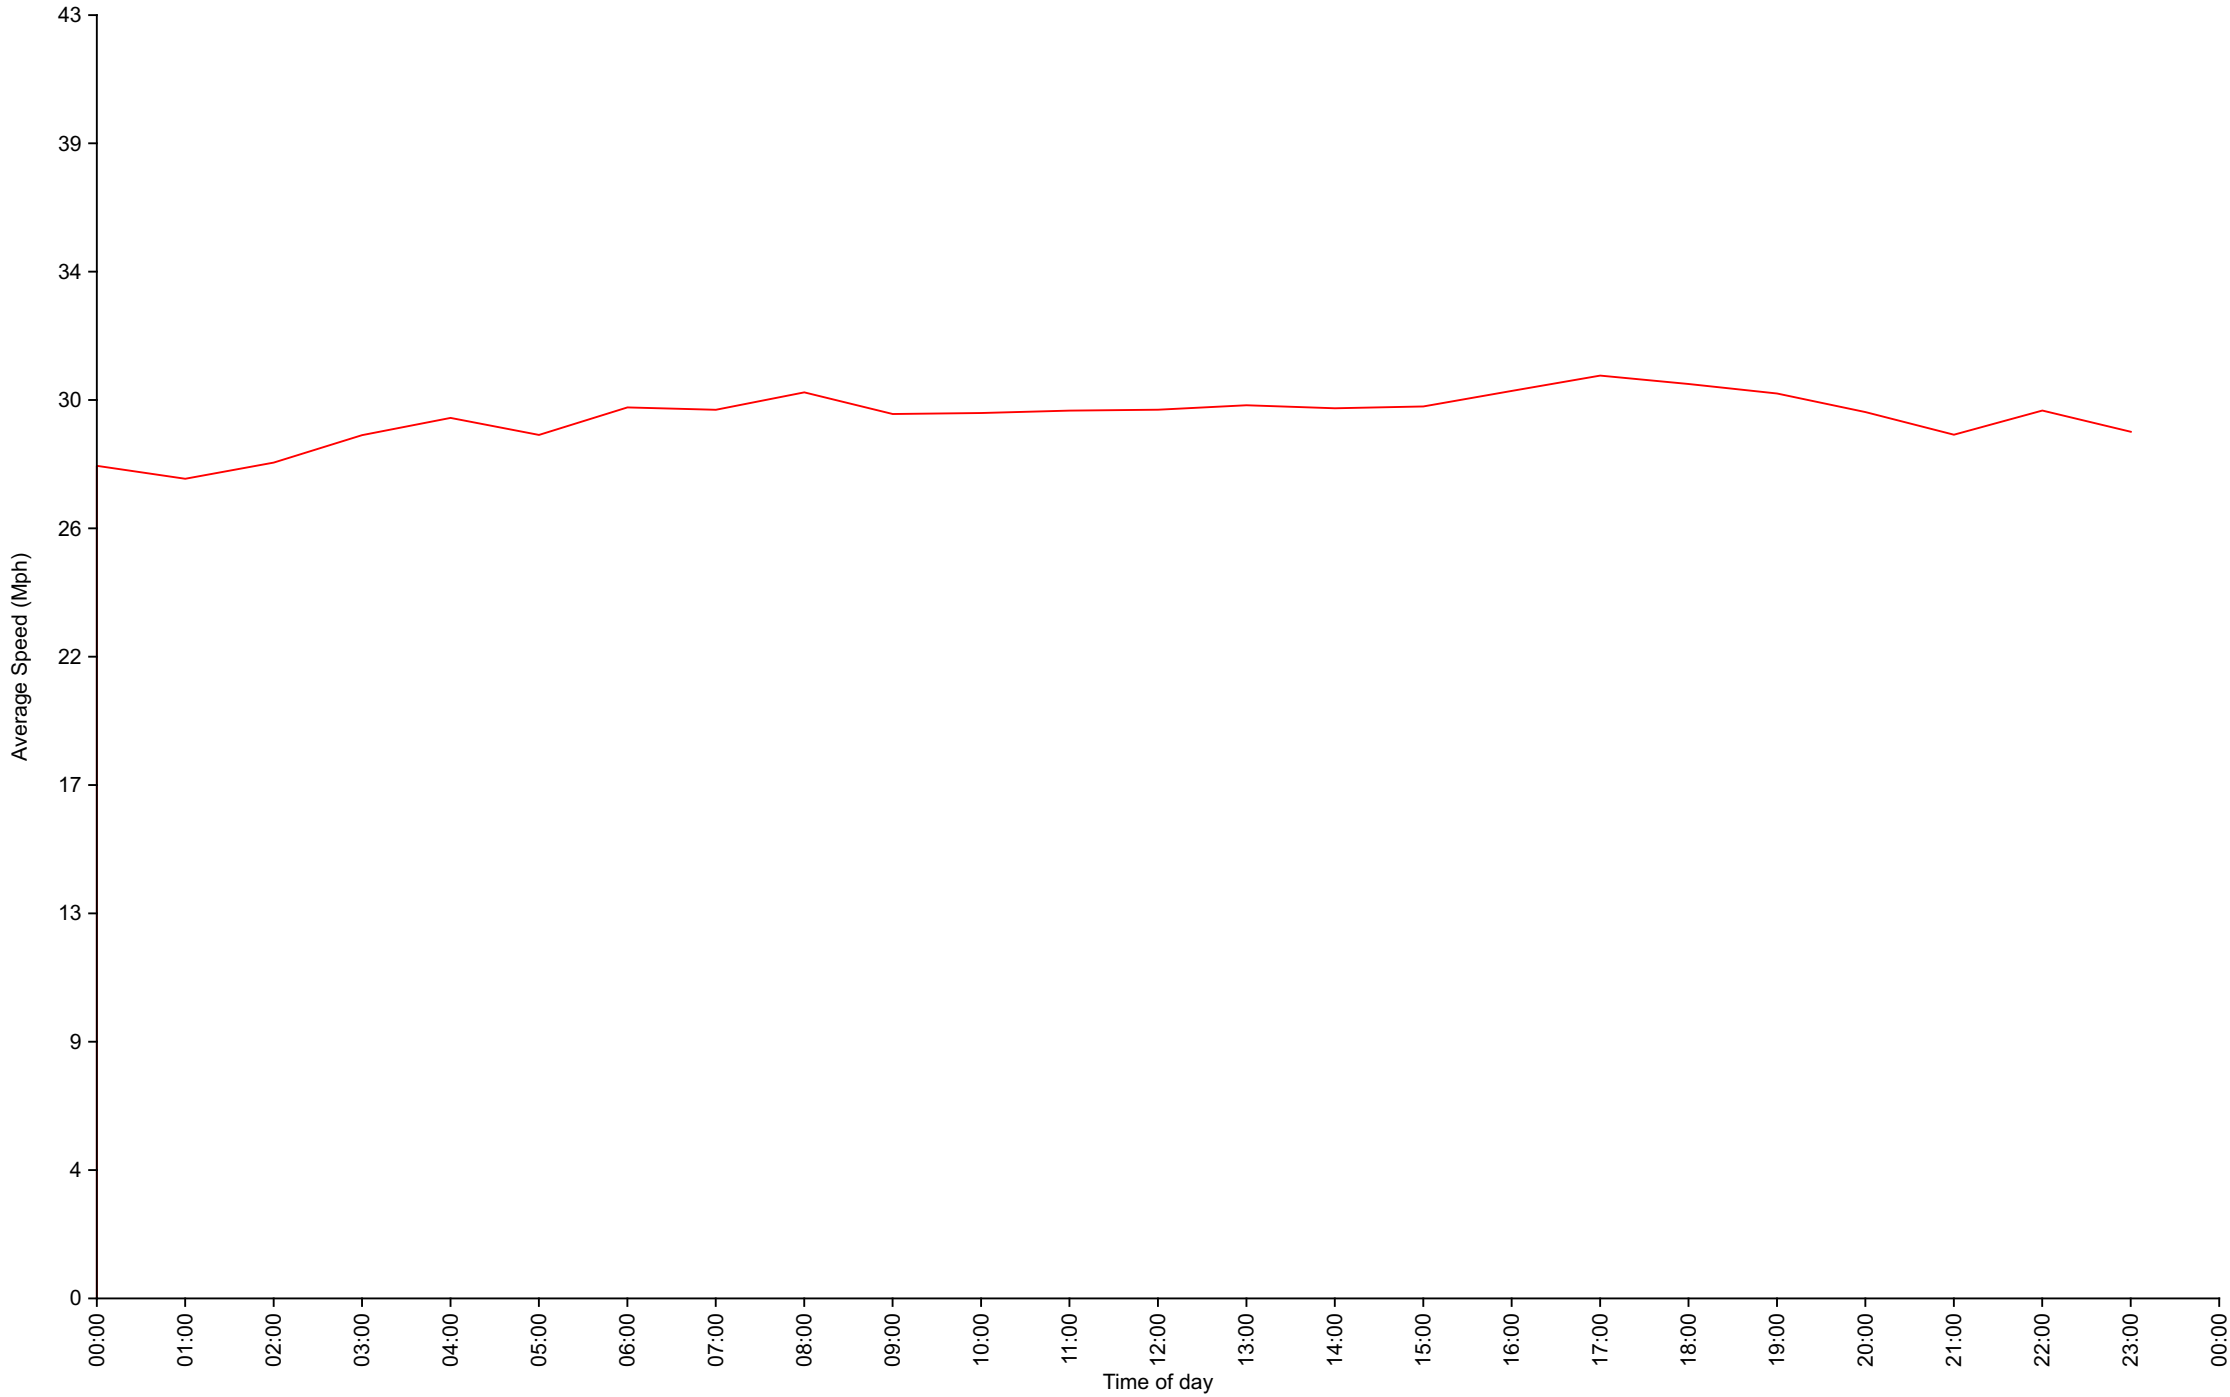

Average Speed By Hour

Traffic Overview from Sat Aug 19 2023 to Sun Sep 17 2023
(60 Minute Resolution)

STATION - SID facing uphill