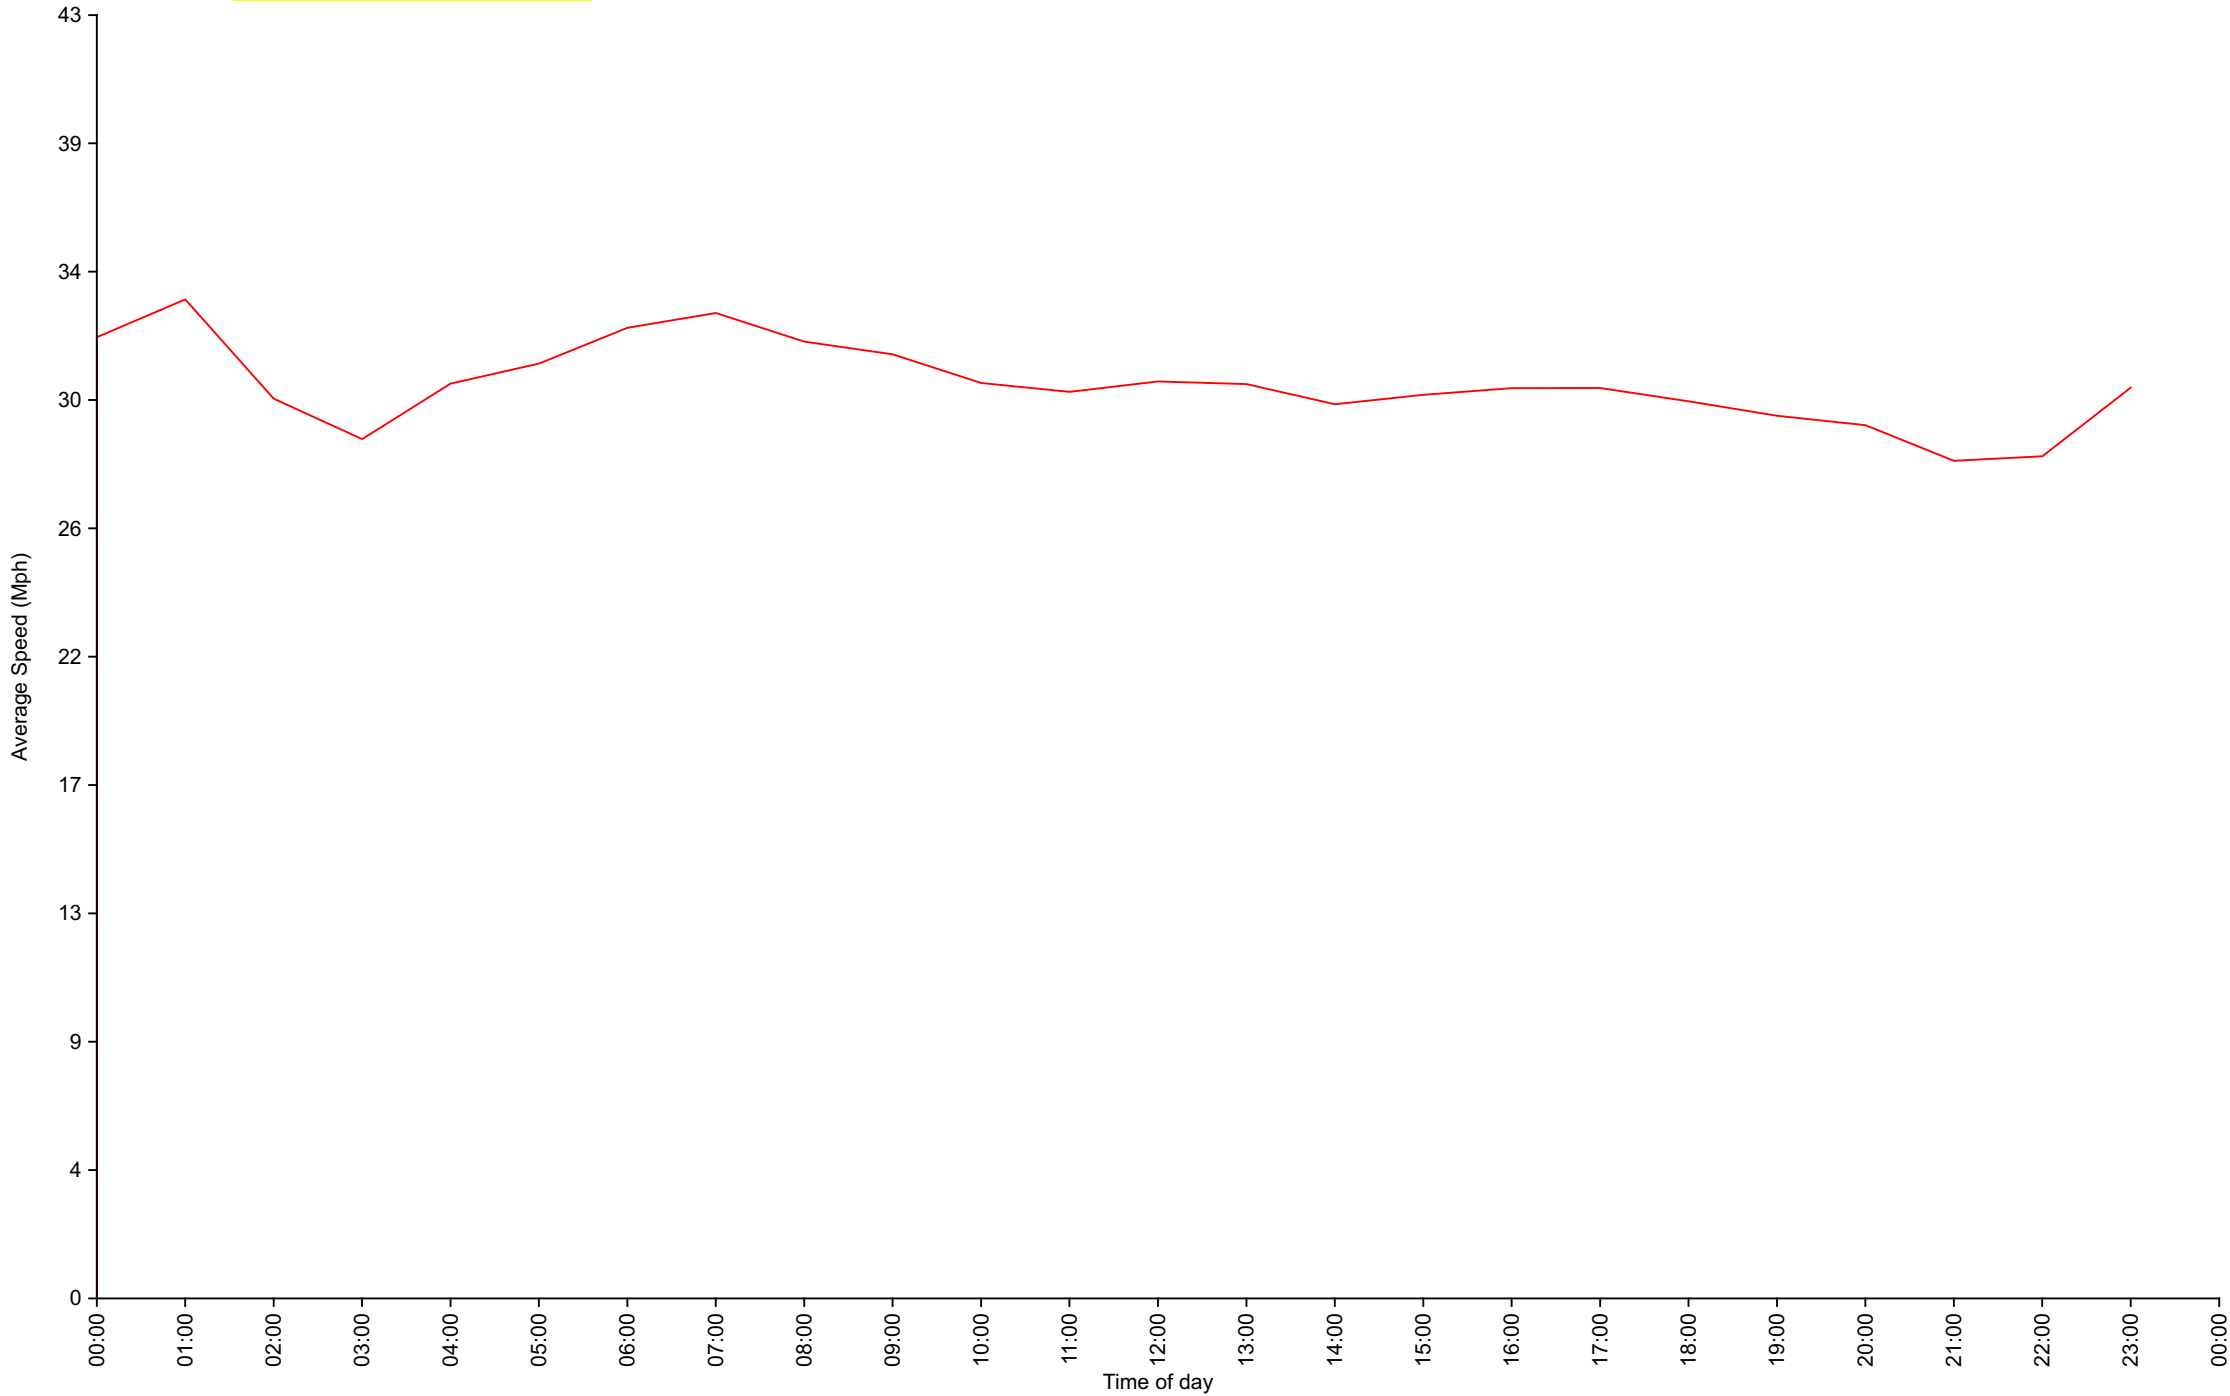

Average Speed By Hour

Traffic Overview from Sun Apr 16 2023 to Sun May 7 2023
(60 Minute Resolution)

WFI SID facing downhill
Travel towards station