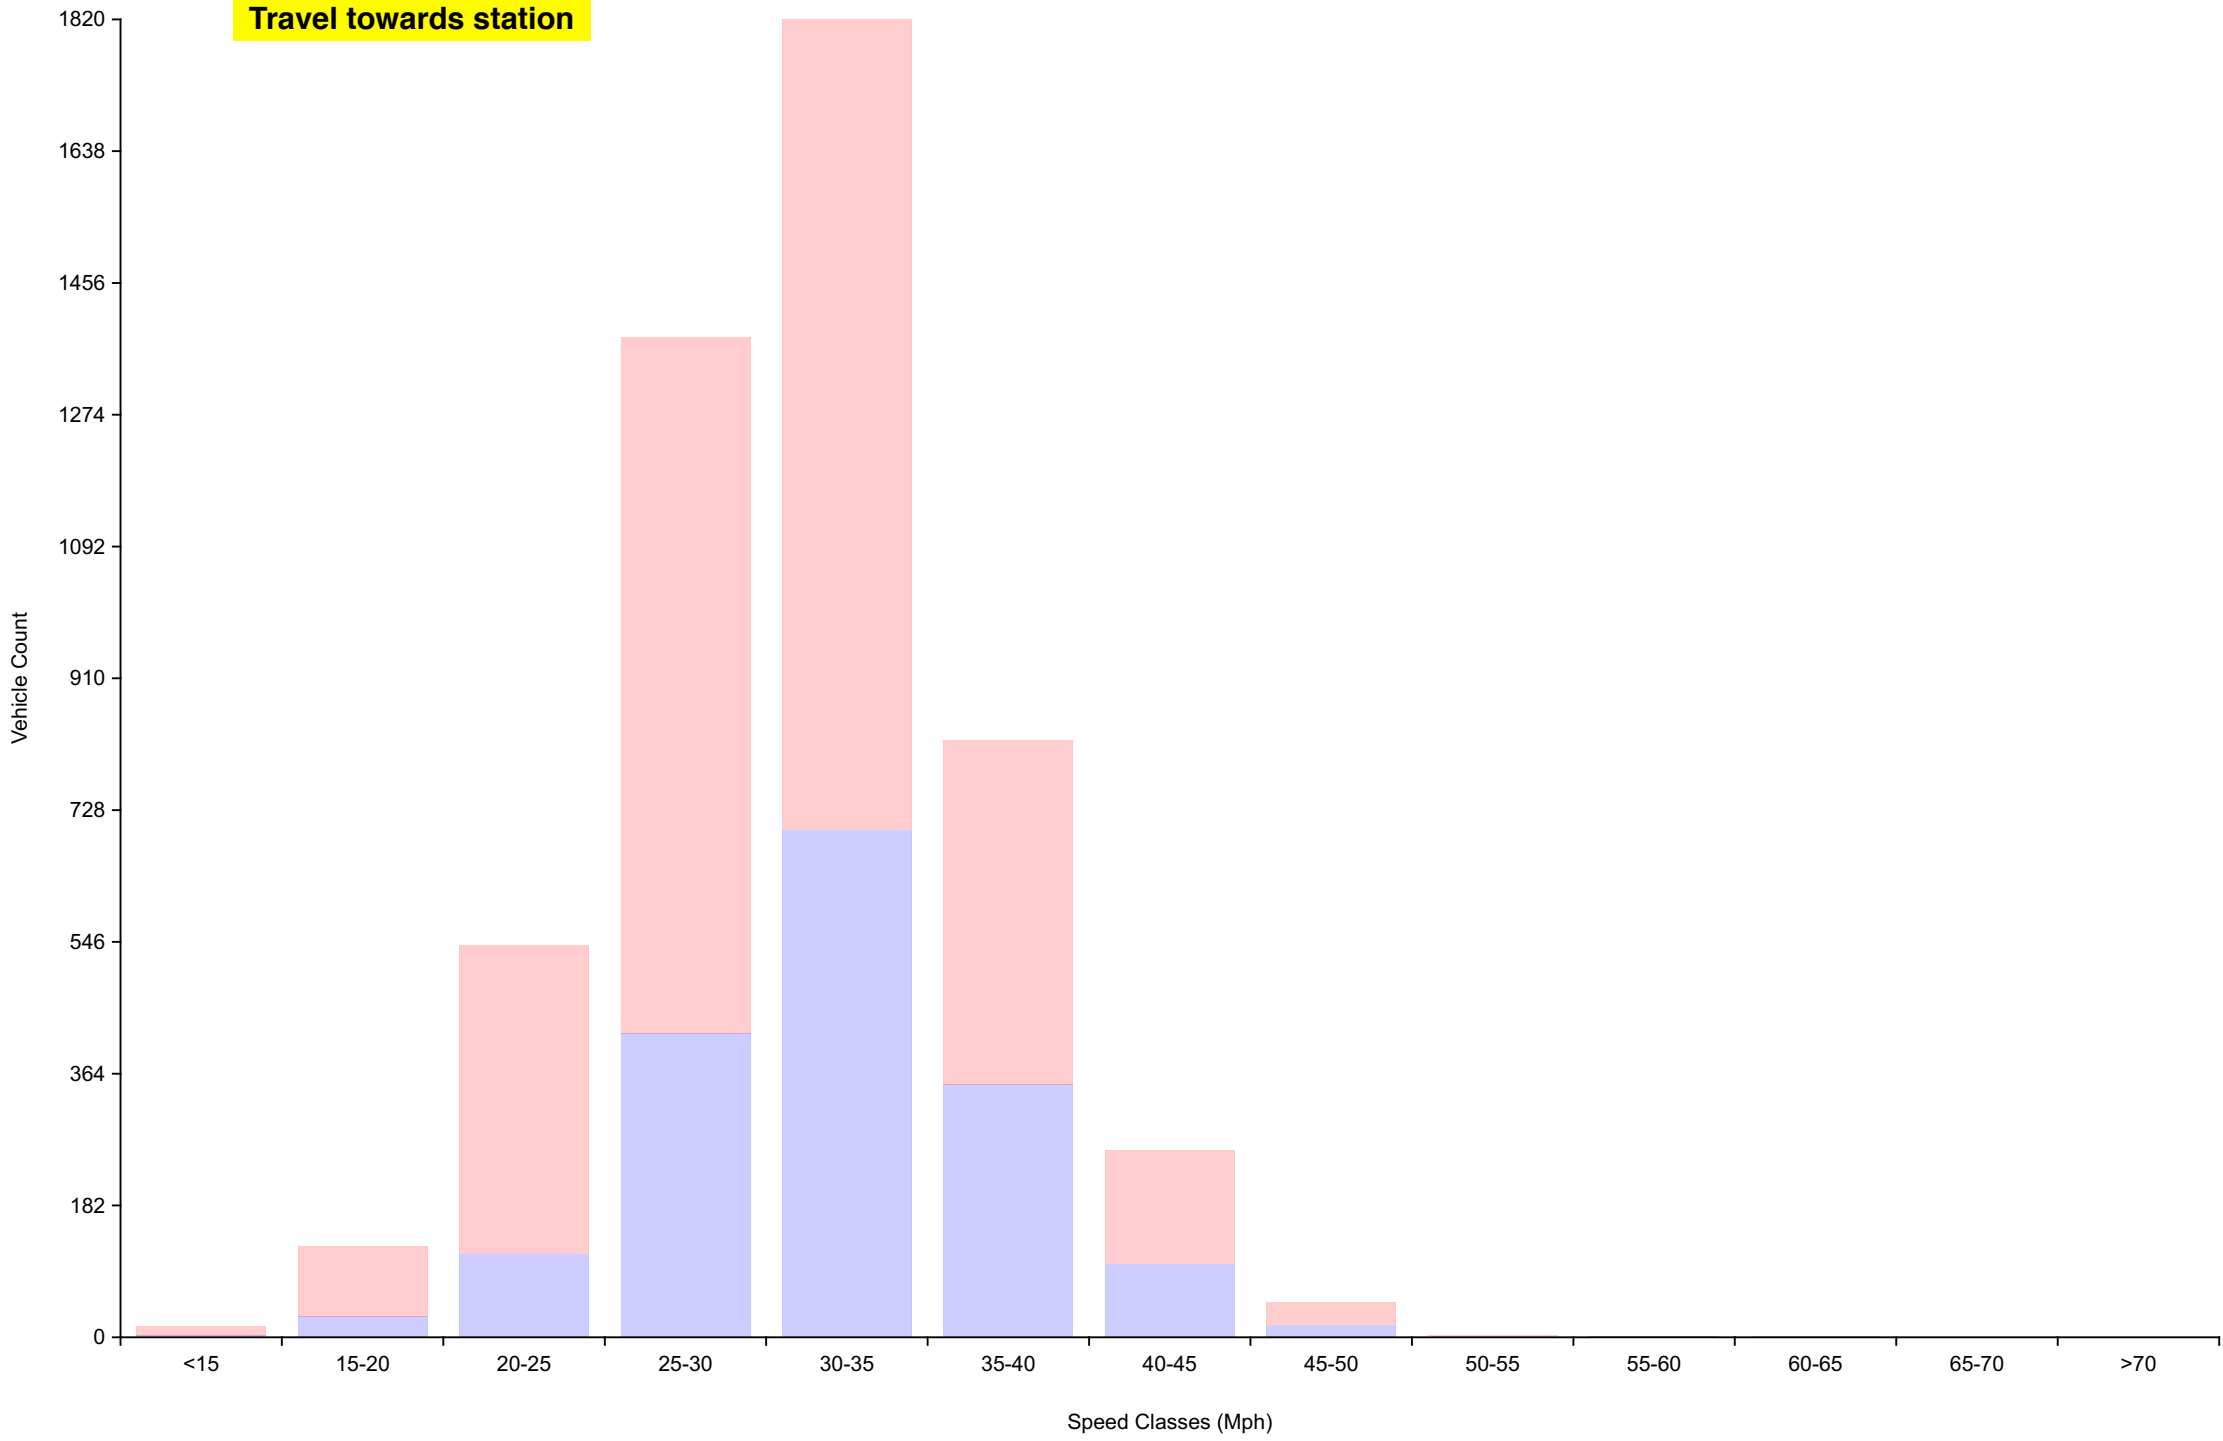

Vehicle Counts By Speed Class

Traffic Overview from Sun Apr 16 2023 to Sun May 7 2023

WFI SID facing downhill
Travel towards station