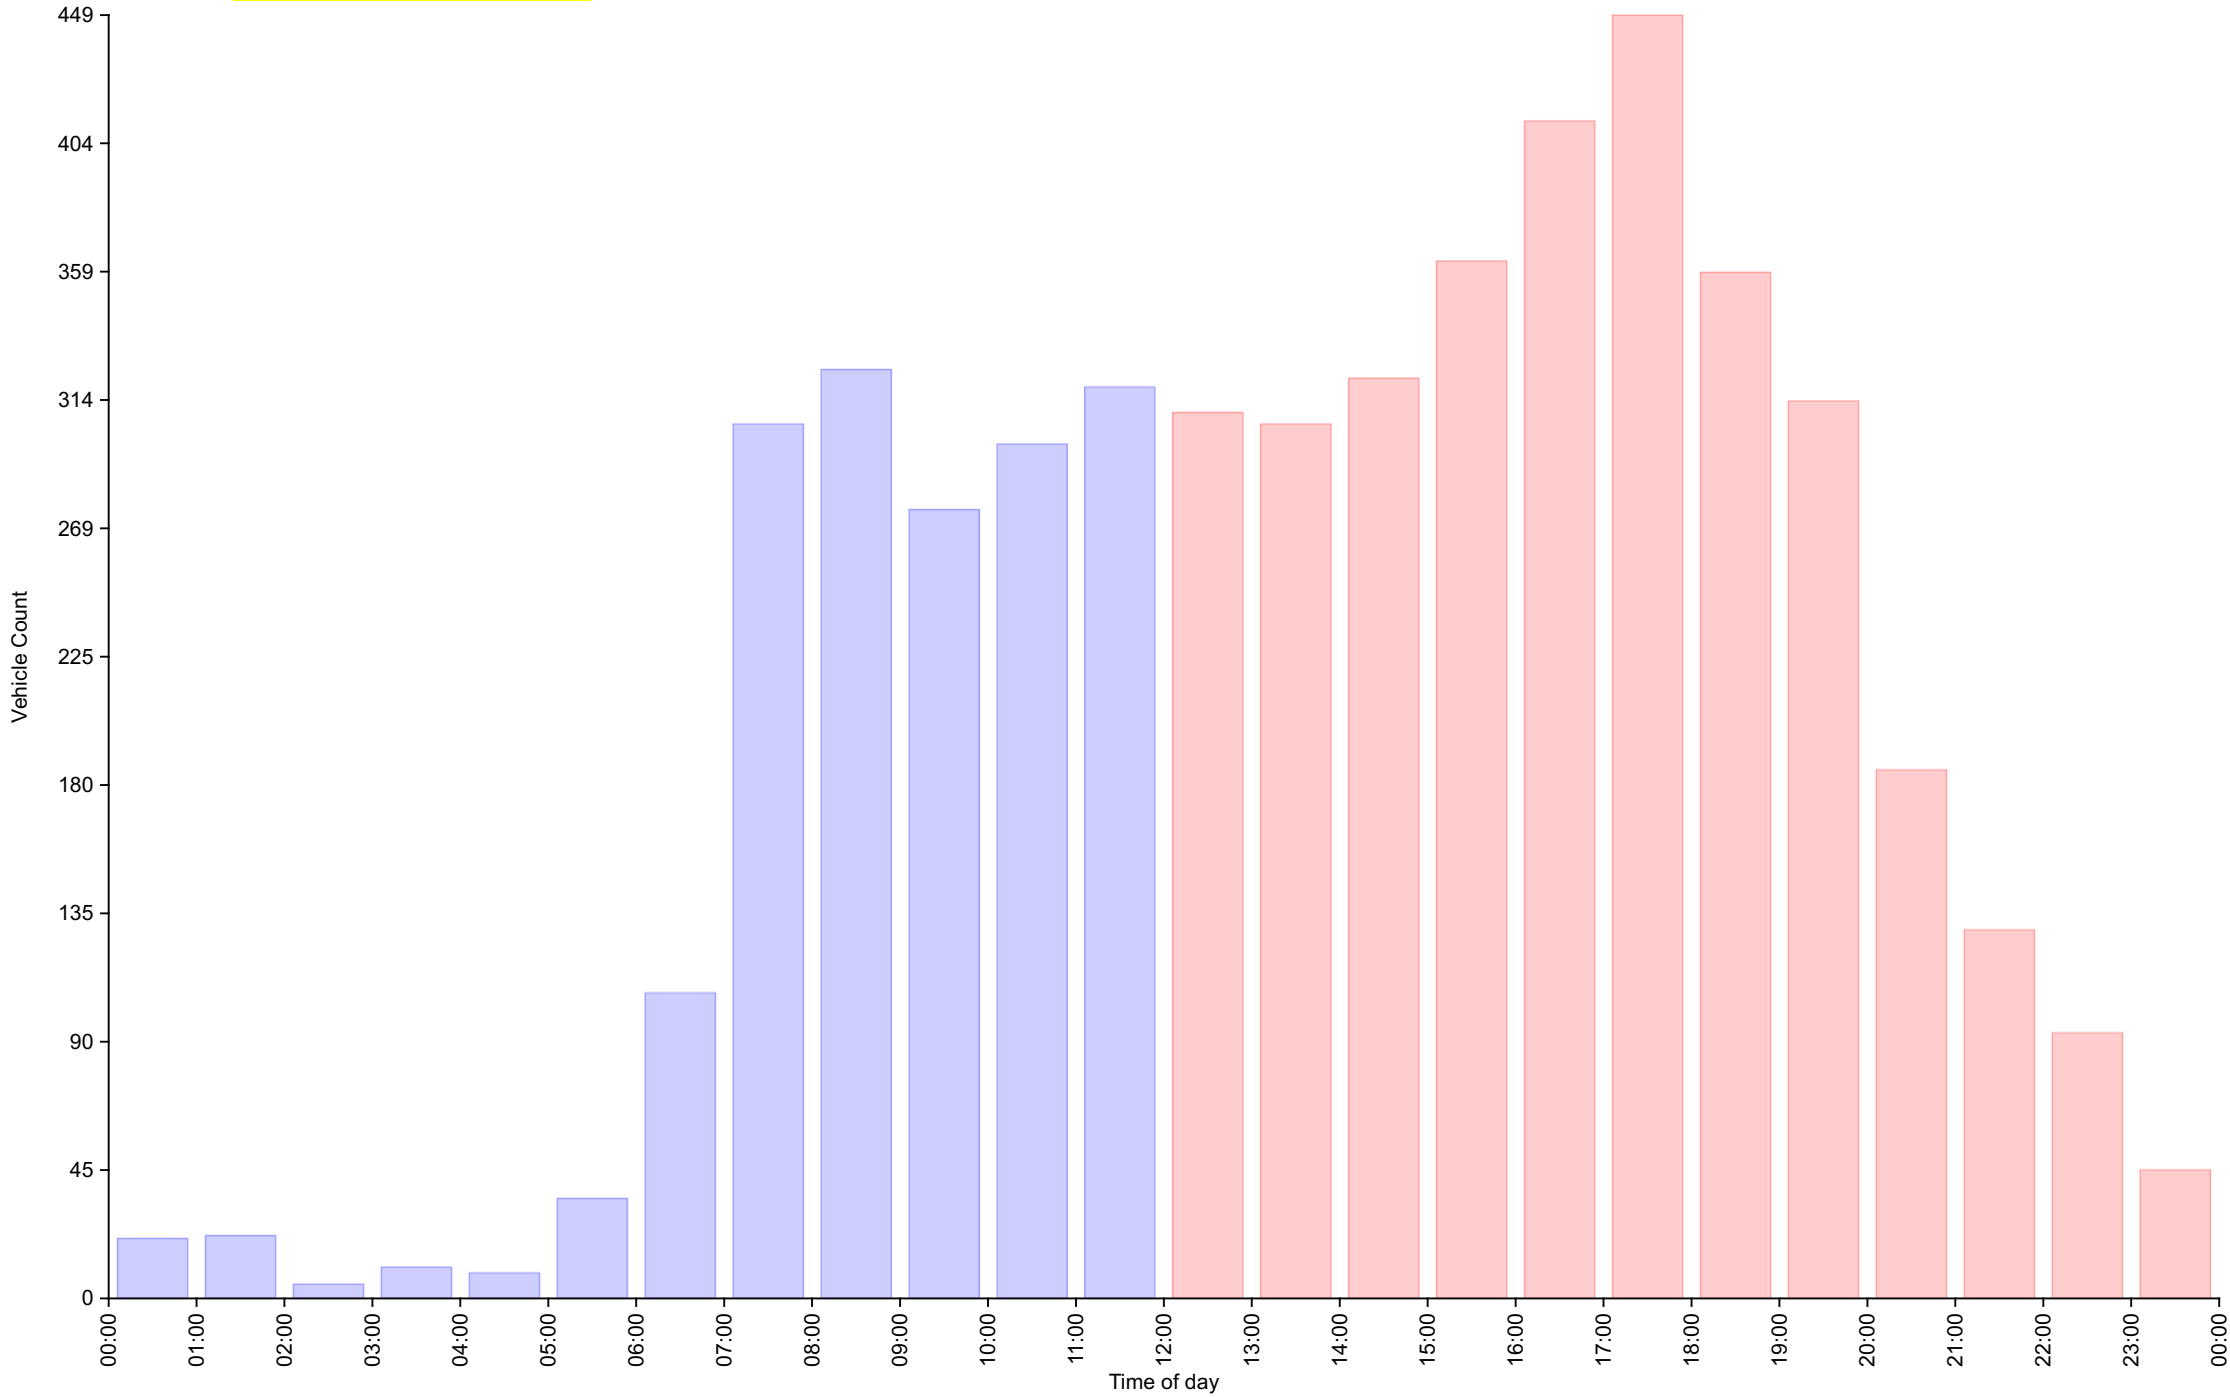

Traffic Report

**WFI SID facing downhill
Travel towards station**

Traffic Overview from Sun Apr 16 2023 to Sun May 7 2023

Vehicle Speed Classes (Mph)

	<15	15 20	20 25	25 30	30 35	35 40	40 45	45 50	50 55	55 60	60 65	65 70	>70	Total	85th Percentile
00:00	0	0	1	8	6	1	4	1	0	0	0	0	0	21	39.9
01:00	0	0	0	5	9	4	3	1	0	0	0	0	0	22	39.7
02:00	0	0	0	1	4	0	0	0	0	0	0	0	0	5	31.3
03:00	0	0	1	6	2	1	1	0	0	0	0	0	0	11	31.8
04:00	0	0	1	3	3	1	1	0	0	0	0	0	0	9	34.6
05:00	1	3	2	7	6	11	5	0	0	0	0	0	0	35	37.9
06:00	0	4	2	16	49	29	5	2	0	0	0	0	0	107	36.6
07:00	0	7	5	48	134	84	25	3	0	0	0	0	0	306	37.8
08:00	0	2	26	68	137	61	25	6	0	0	0	0	0	325	37.3
09:00	0	3	19	66	115	59	12	2	0	0	0	0	0	276	36.0
10:00	0	2	30	93	124	39	9	1	0	1	0	0	0	299	34.9
11:00	1	8	28	99	112	59	11	1	0	0	0	0	0	319	34.9
12:00	1	6	24	96	116	45	20	2	0	0	0	0	0	310	35.5
13:00	2	10	28	81	120	50	13	1	1	0	0	0	0	306	35.7
14:00	1	11	45	96	103	51	10	4	1	0	0	0	0	322	35.3
15:00	2	11	45	98	130	56	18	2	1	0	0	0	0	363	35.8
16:00	0	10	45	109	166	59	21	2	0	0	0	0	0	412	35.0
17:00	3	7	53	129	144	81	26	5	0	1	0	0	0	449	35.9
18:00	0	8	49	113	118	50	18	3	0	0	0	0	0	359	35.6
19:00	0	9	46	105	106	33	9	5	0	0	1	0	0	314	34.1
20:00	0	7	32	58	60	18	8	2	0	0	0	0	0	185	34.0
21:00	2	11	33	37	20	15	7	4	0	0	0	0	0	129	36.1
22:00	0	7	22	25	25	9	5	0	0	0	0	0	0	93	34.0
23:00	2	0	4	15	12	9	2	1	0	0	0	0	0	45	36.6
AM Total	2	29	115	420	701	349	101	17	0	1	0	0	0		
PM Total	13	97	426	962	1120	476	157	31	3	1	1	0	0		
Total	15	126	541	1382	1821	825	258	48	3	2	1	0	0		
Percent	0.30%	2.51%	10.77%	27.52%	36.26%	16.43%	5.14%	0.96%	0.06%	0.04%	0.02%	0.00%	0.00%		

Total Vehicles : 5022
 30th Percentile : 27.5 MPH
 50th Percentile : 30.1 MPH
 85th Percentile : 35.7 MPH
 95th Percentile : 39.6 MPH
 Average Speed : 30.6 MPH
 Highest Speed : 62.6 MPH

Vehicle Counts By Hour

Traffic Overview from Sun Apr 16 2023 to Sun May 7 2023
(60 Minute Resolution)

WFI SID facing downhill
Travel towards station

Vehicle Counts By Speed Class

Traffic Overview from Sun Apr 16 2023 to Sun May 7 2023